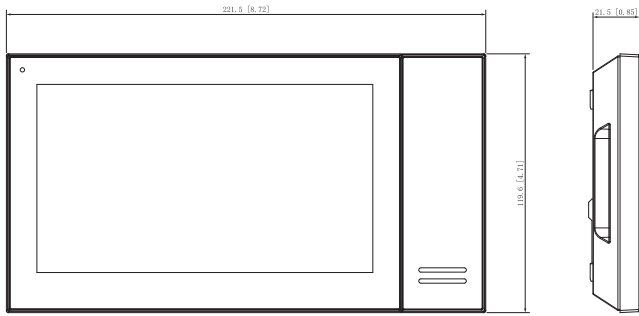

# DHI-VTH2421FW-P/DHI-VTH2421FB-P

Digital VTH (4.3SIP)

- 7" TFT Capacitive touch screen, 1024 x 600
- IPC surveillance
- Alarm integration
- High performance & Cost-effective
- Support 8GB SD card
- Support standard PoE

Technical Specification	
Main Processor	High performace embedded processor
Operating System	Embedded LINUX OS
Screen Type	Capacitive screen
Display	7-inch TFT screen
Resolution	1024 × 600
Video Compression	H.264
Audio Compression	G.711A/G.711U/PCM
Audio Input	1 channel all-direction microphone
Audio Output	Built-in 1.5W loudspeaker
Audio Mode	Support dual-way bidirectional talk
Audio Enhancement	Support echo cancellation/DNR
Audio Bit Rate	16 kbps
Communication Mode	Full digital
Information Release	Support to receive and view notifications issued by center
Leave Videos or Text Messages	Support
DND Mode	Support to set DND period
Sub-station Quantity	9

Alarm Input	6 channel (switch quantity)
Alarm Output	1 channel
Network	1 RJ-45
SOS Alarm	Support
Casing	PC+ABS
Appearance Color	Appearance Color
Power Supply	Power Supply
Installation	Wall mount
Accessories	Default bracket Default alarm cable
Dimensions	119.6 mm × 221.5 mm × 21.5 mm (4.71" × 8.72" × 0.85")
Operating Temperature	-10°C to +55°C (+14°F to +131°F)
Operating Humidity	10%RH-95%RH
Power Consumption	Standby≤4W, work≤6W
Gross Weight	0.35 Kg (0.77 lb)
Power supply mode	PoE
Storage	Support Micro SD, maximum memory capacity 32 G, standard memory capacity 8 G

Dimensions (mm[inch])

Application