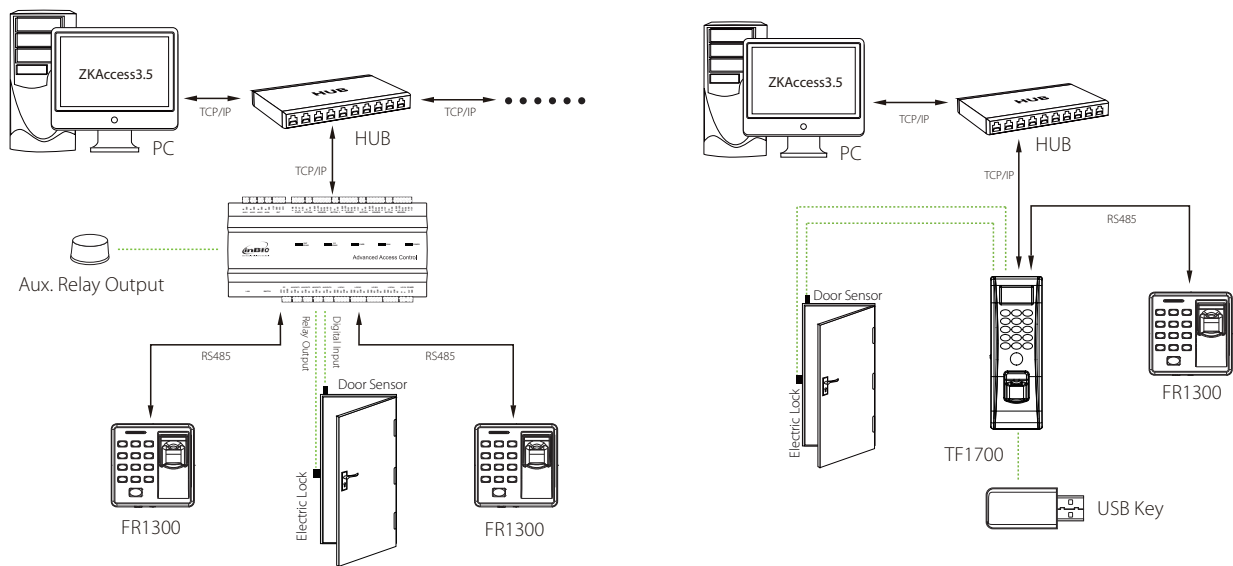

Specifications

Sensor	ZK Infrared Optical Sensor
Communication	RS485
Built-in Card Reader	125 kHz EM card reader, Optional Mifare card reader
Optional Function	Mifare Card Module
Power Supply	DC 12V
Operating Temperature	0°C ~ 45°C
Operating Humidity	20% ~ 80%
Dimension	88mm×88mm×33.6mm

Configuration

ZKTeco Inc.

ZK Mansion, Wuhe Rd, Gangtou, Bantian, Buji Town,
Longgang District, Shenzhen China 518129
Tel: 86-755-8960 2345/46/47/48
E-mail: sales@zkteco.com
www.zkteco.com

Global Offices:

USA: +1 732-412-6007
EU: +34 916532891
Brazil: +55 31 2515-8326
Thailand: +66-027199154
Mexico: +52-55-52928418

South Africa: +27 12 259 1047
Egypt: +201110444134
Dubai: +971 4 6091 310
India: +91 8123536788
Indonesia: +62 21 2921 8949

Vietnam: +84-0169-5813007
Philippines: +63 9084118832
Russia: +8 915 178-46-81